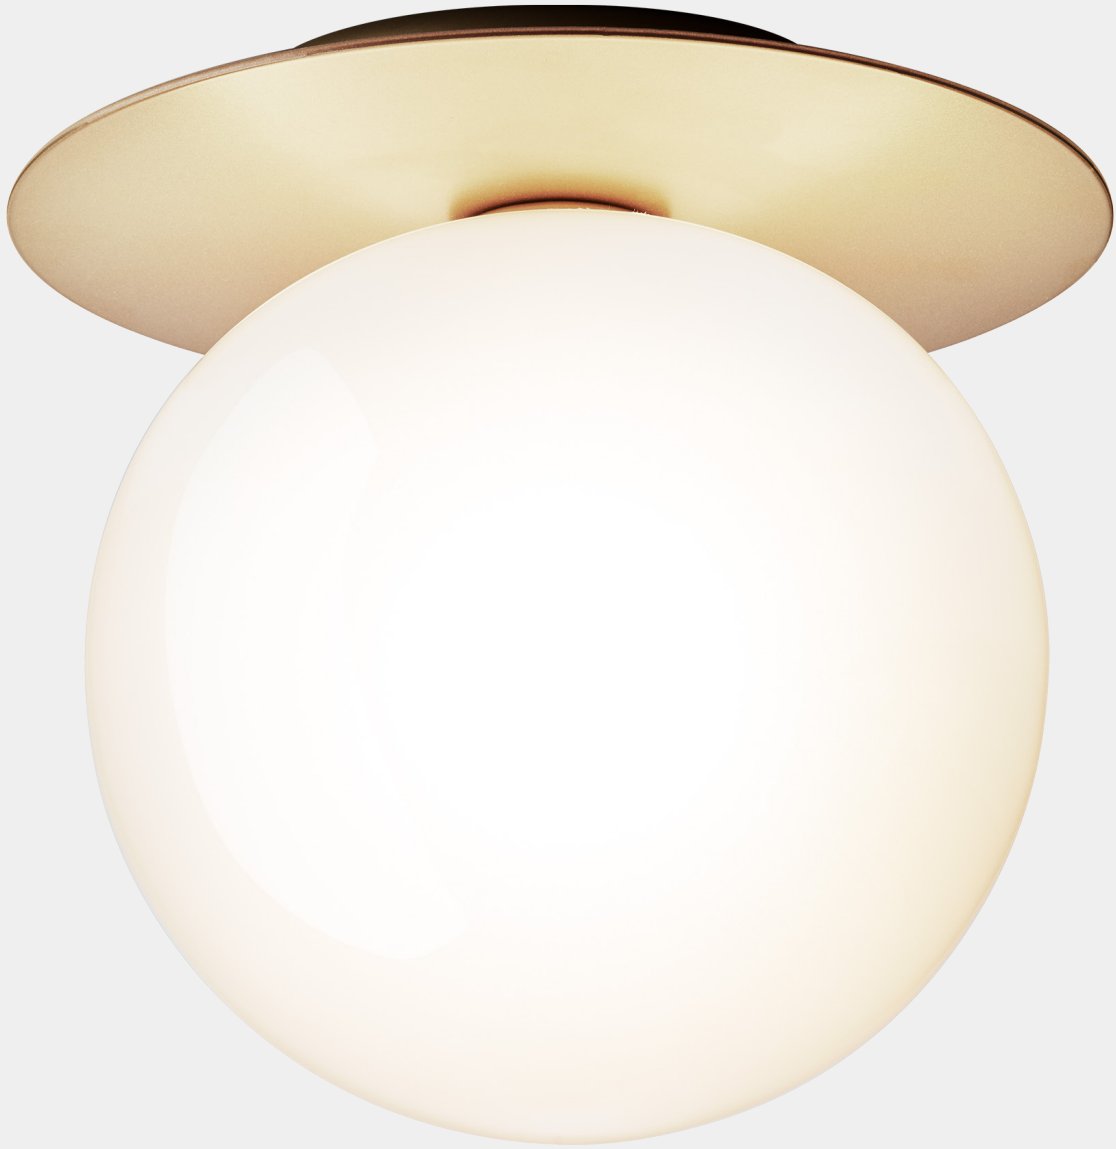

# NUURA

**LIILA 1 LARGE**  
**nordic gold / opal**

Design: Sofie Refer, 2018

**Liila 1 Large** works well as a single lamp or grouped in a decorative formation. Liila 1 Large also suits smaller rooms, the bathroom and the entrance hall.

Explore the rest of the Liila collection on our website, [here](#)

**Product no.:** EU - 2046006 / US - 3046015

**Certifications:** CE, ETL, IP44, Class I

**Type:** Wall / ceiling light - indoor

**For information about IP ratings, click [here](#)**

**Colour:** Glass: opal white / Metal: nordic gold

**Cleaning:** Use a soft dry cloth to clean the product.  
Do not use household cleaners.

**Materials:** Powder-coated metal, mouth-blown glass

**Light source:** Socket: G9  
Max wattage: 7W LED  
Voltage (V): 220-240V / 120V