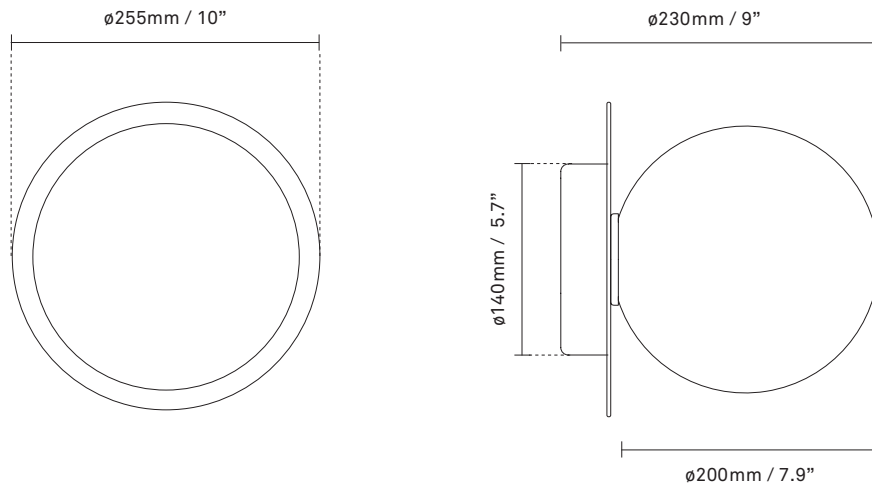

# NUURA

**LIILA 1 LARGE**  
**nordic gold / opal**

Design: Sofie Refer, 2018

**Liila 1 Large** works well as a single lamp or grouped in a decorative formation. Liila 1 Large also suits smaller rooms, the bathroom and the entrance hall.

Explore the rest of the Liila collection on our website, [here](#)

**Product no.:** EU - 2046006 / US - 3046015

**Certifications:** CE, ETL, IP44, Class I

**Type:** Wall / ceiling light - indoor

**For information about IP ratings, click [here](#)**

**Dimensions:** 255mm / 10in x 230mm / 9in  
Ceiling plate:  $\varnothing$ 140mm / 5.5in(EU)  
 $\varnothing$ 145mm / 5.7in (US)  
Glass:  $\varnothing$ 200 / 7.9in

**See recommended light source [here](#)**

**Weight:** Armature + glass: 1190g

**Light sources not included**

**Packaging:** Dimensions: L: 523mm / 20.6in x W: 303mm / 11.9in x H: 238mm / 9.4in  
Weight: 1010g  
Total weight incl. product: 2200g  
Number of parcels: 1  
Material: Brown cardboard